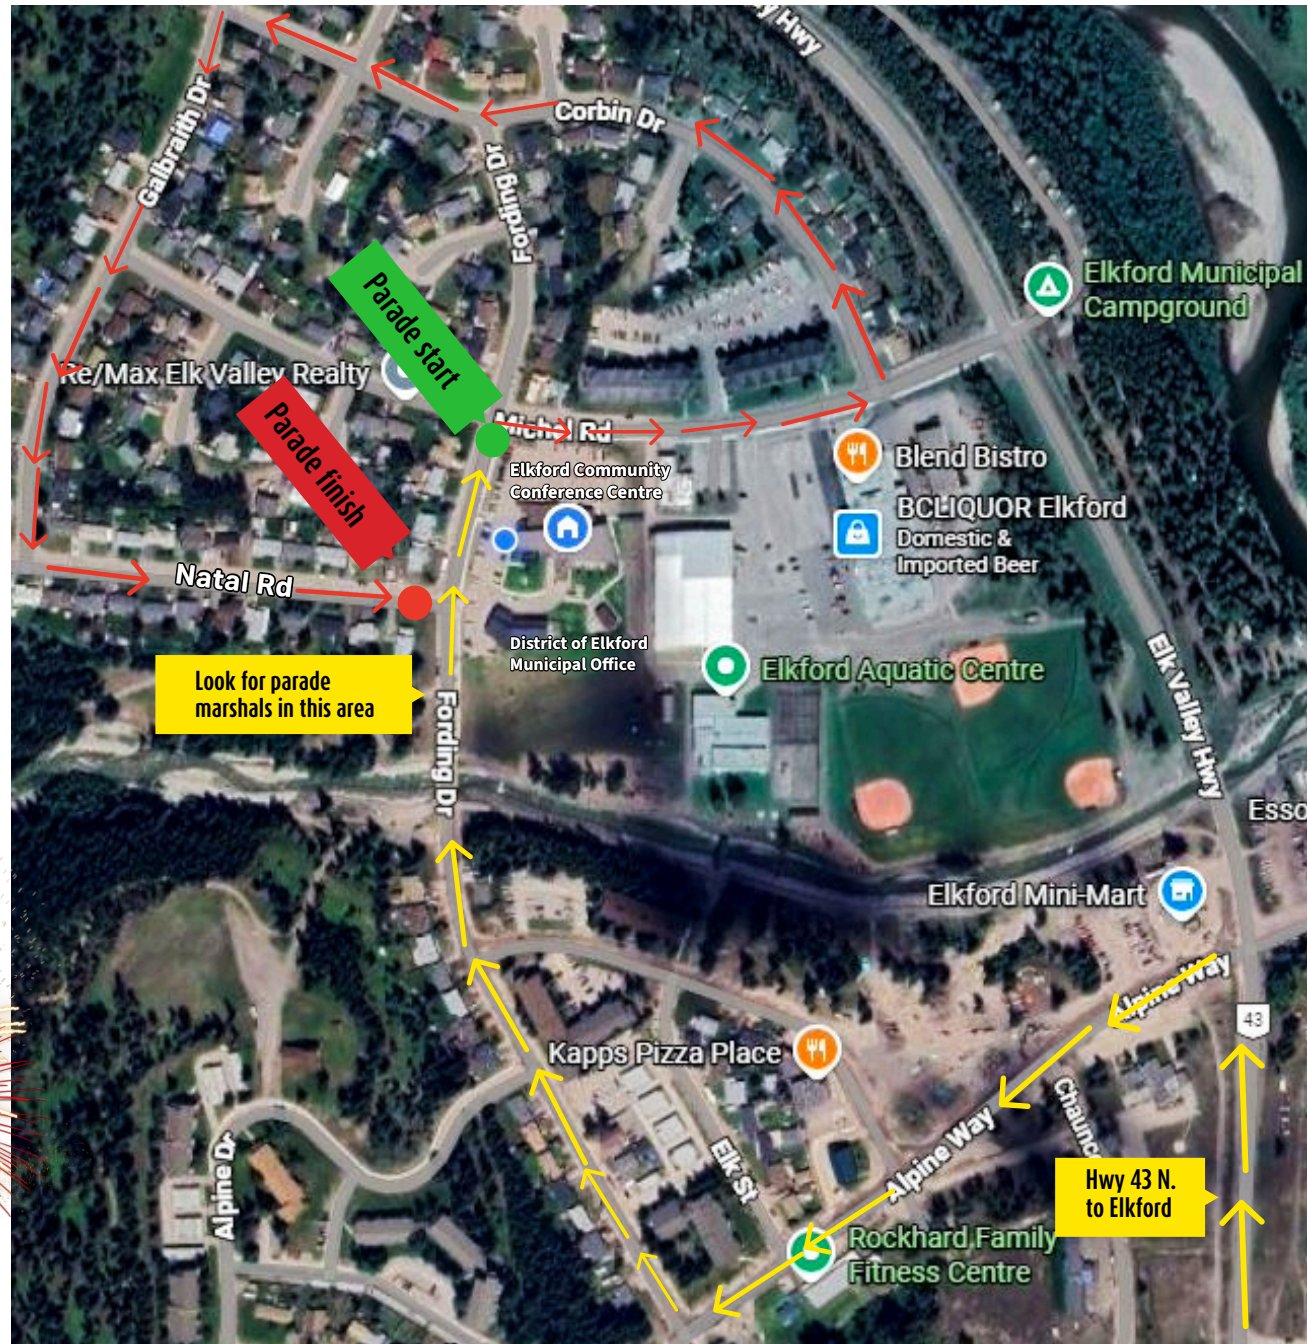

# WILDCAT DAYS PARADE: SATURDAY, JUNE 27, 2026

## PARADE SCHEDULE

- Marshalling: 9:30 a.m.
- Judging: 10:15 a.m.
- Start time: 11 a.m.

## ACCESSING THE MARSHALLING AREA

- From Sparwood, follow Highway 43 north into Elkford.
- At the four-way stop where Highway 43 and Alpine Way intersect, turn west (left) onto Alpine Way.
- Follow Alpine Way to Fording Drive and turn north (right) onto Fording Drive.
- Follow Fording Drive until you see parade marshals, who will direct you to your parking space in preparation for the parade.

## PARADE ROUTE

- East (right) along Michel Road
- Northwest (left) along Corbin Drive
- South (left) along Galbraith Drive
- East (left) along Natal Road
- Ends across from the Elkford Community Conference Centre (750 Fording Drive)